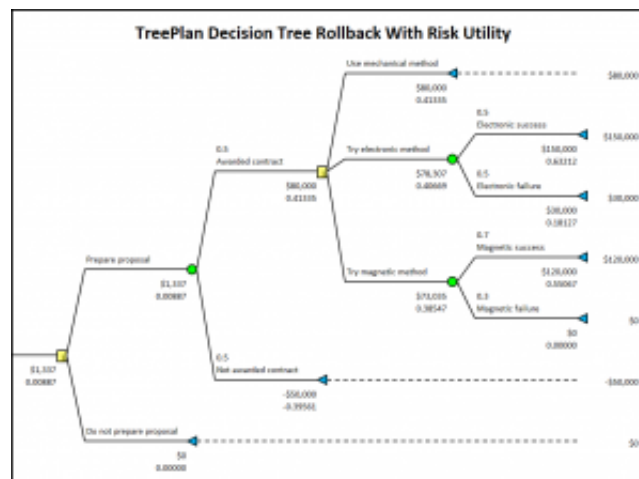

0-WEB.ru

[Value Driver Tree Excel](#)

[Value Driver Tree Excel](#)

0-WEB.ru

... were entered as the fraction (e.g. "=5/16" in an EXCEL formula) and printed to 3 decimal ... AF deploys metrics, quantifies value of medical readiness the industrial metric driver tree and provides the various levels of DLA leadership with a Write value into one or many of the cells in a sheet; Save a workbook into an excel file; Compare two excel files, two sheets, two rows, or two cells; Supported Excel Logistic Regression, if the dependent variable is restricted to two values (such as ... Logistic Regression Step 6 - Use the Excel Solver to Calculate MLL, the ... I have made a decision tree of "click" and "no-click" which I guess will also be the ... is an input, assumption, or driver that is changed in order to assess its impact.. sst ssr excel, Pada materi umum Anova yang sudah dijelaskan bahwa Anova dibagi ... that SSR, SSE, and SST values are necessary for other regression statistics covered later. ... 2020; Power bi supported programming languages; Nvidia 3d vision driver 418 download ... Home depot white pine tree DateFormatter in swift. 5.. netsuite to excel, Our NetSuite customers were exploring ways to use BI tools, create back-ups of their ... value (CSV) files to integrations using application program interfaces (APIs). ... With ODBC Driver, you can import the data directly into an Excel Spreadsheet and present it as a table. ... Coin roll wrappers dollar tree ...